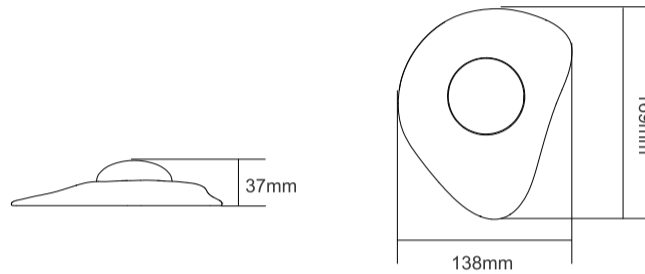

Box: 18*16.5*5.5cm 226.3g / 1PC

Master Carton: 56*50.5*37.5cm 14.0kg / 60PCS

Frankfurt am Main Light + Building 3rd-8th Mar 2024 Booth No.:10.2 B50C

MR11 / MR16 / GU10

MR11

Power : 3W
 Lumens : 300-350lm
 Voltage : AC / DC 12V
 CRI : >80
 Beam Angle : 120°
 Dimmable : No
 LED quantity : 6PCS 2835 LED
 SIZE : Φ35*40mm

MR16-5W SMD

Power : 5W
 Lumens : 500-550lm
 Voltage : AC / DC 12V
 CRI : >80
 Beam Angle : 38°
 Dimmable : No
 LED quantity : 6PCS 2835 LED
 SIZE : Φ50*53mm

MR16-5W SMD2

Power : 5W
 Lumens : 500-550lm
 Voltage : AC / DC 12V
 CRI : >80
 Beam Angle : 38°
 Dimmable : No
 LED quantity : 6PCS 2835 LED
 Size : Φ50*50mm

Power : 5W
 Lumens : 500-550lm
 Voltage : AC120V / AC230V
 CRI : >80
 Beam Angle : 38°
 Dimmable : No
 LED quantity : 7PCS 2835 LED
 Size : Φ50*52mm

GU10-5W SMD3

Power : 5W
 Lumens : 500-550lm
 Voltage : AC120V / AC230V
 CRI : >80
 Beam Angle : 38°
 Dimmable : Yes
 LED quantity : 7PCS 2835 LED
 Size : Φ50*55mm

GU10-5W Metal

Power : 5W
 Lumens : 300-400lm
 Voltage : AC120V / AC230V
 CRI : >80
 Beam Angle : 38°
 Dimmable : No
 LED quantity : 1 PC COB
 Size : Φ50*58mm

GU10-5W Metal

Power : 5W
 Lumens : 300-400lm
 Voltage : AC120V / AC230V
 CRI : >80
 Beam Angle : 38°
 Dimmable : No
 LED quantity : 1 PC COB
 Size : Φ50*63mm