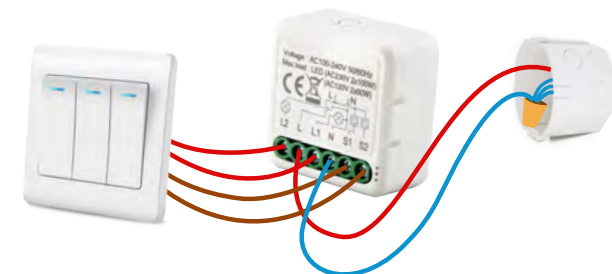

Controlling mode:

- High quality touching screen
- Wi-Fi + Bluetooth, Using Smart life App to Remote Control
- Voice control by working with Amazon Alexa, Google assistant

Wifi + BLE

WiFi / ZigBee Switch Module

Wifi + BLE

Model:

AW-WMLS01 for lighting control (by Wi-Fi or Voice)

AW-WMDLS01 for lighting control and dimming function (by Wi-Fi or Voice)

Model:

AW-ZMLS01/ AW-ZMLS01-L for lighting control (by ZigBee or Voice)

AW-ZMDLS01 for lighting control and dimming function (by ZigBee or Voice)

Highlight:

- APP control with Smart life
- Voice control by working with Amazon Alexa, Google assistant
- Mini size module can easily put inside switch box (keep existing device to achieve smart system)
- It has maximum four channels capability to control four groups of LED lamps (for general lighting)
- It can control two groups LED lamps only when applying dimming function

Wifi + BLE

Smart LED Strip kit

Included smart controller, LED strip, IR remote controller and transformer

Smart multifunctional interface controller

APP control with Smart life

Voice control by working with Amazon Alexa, Google assistant